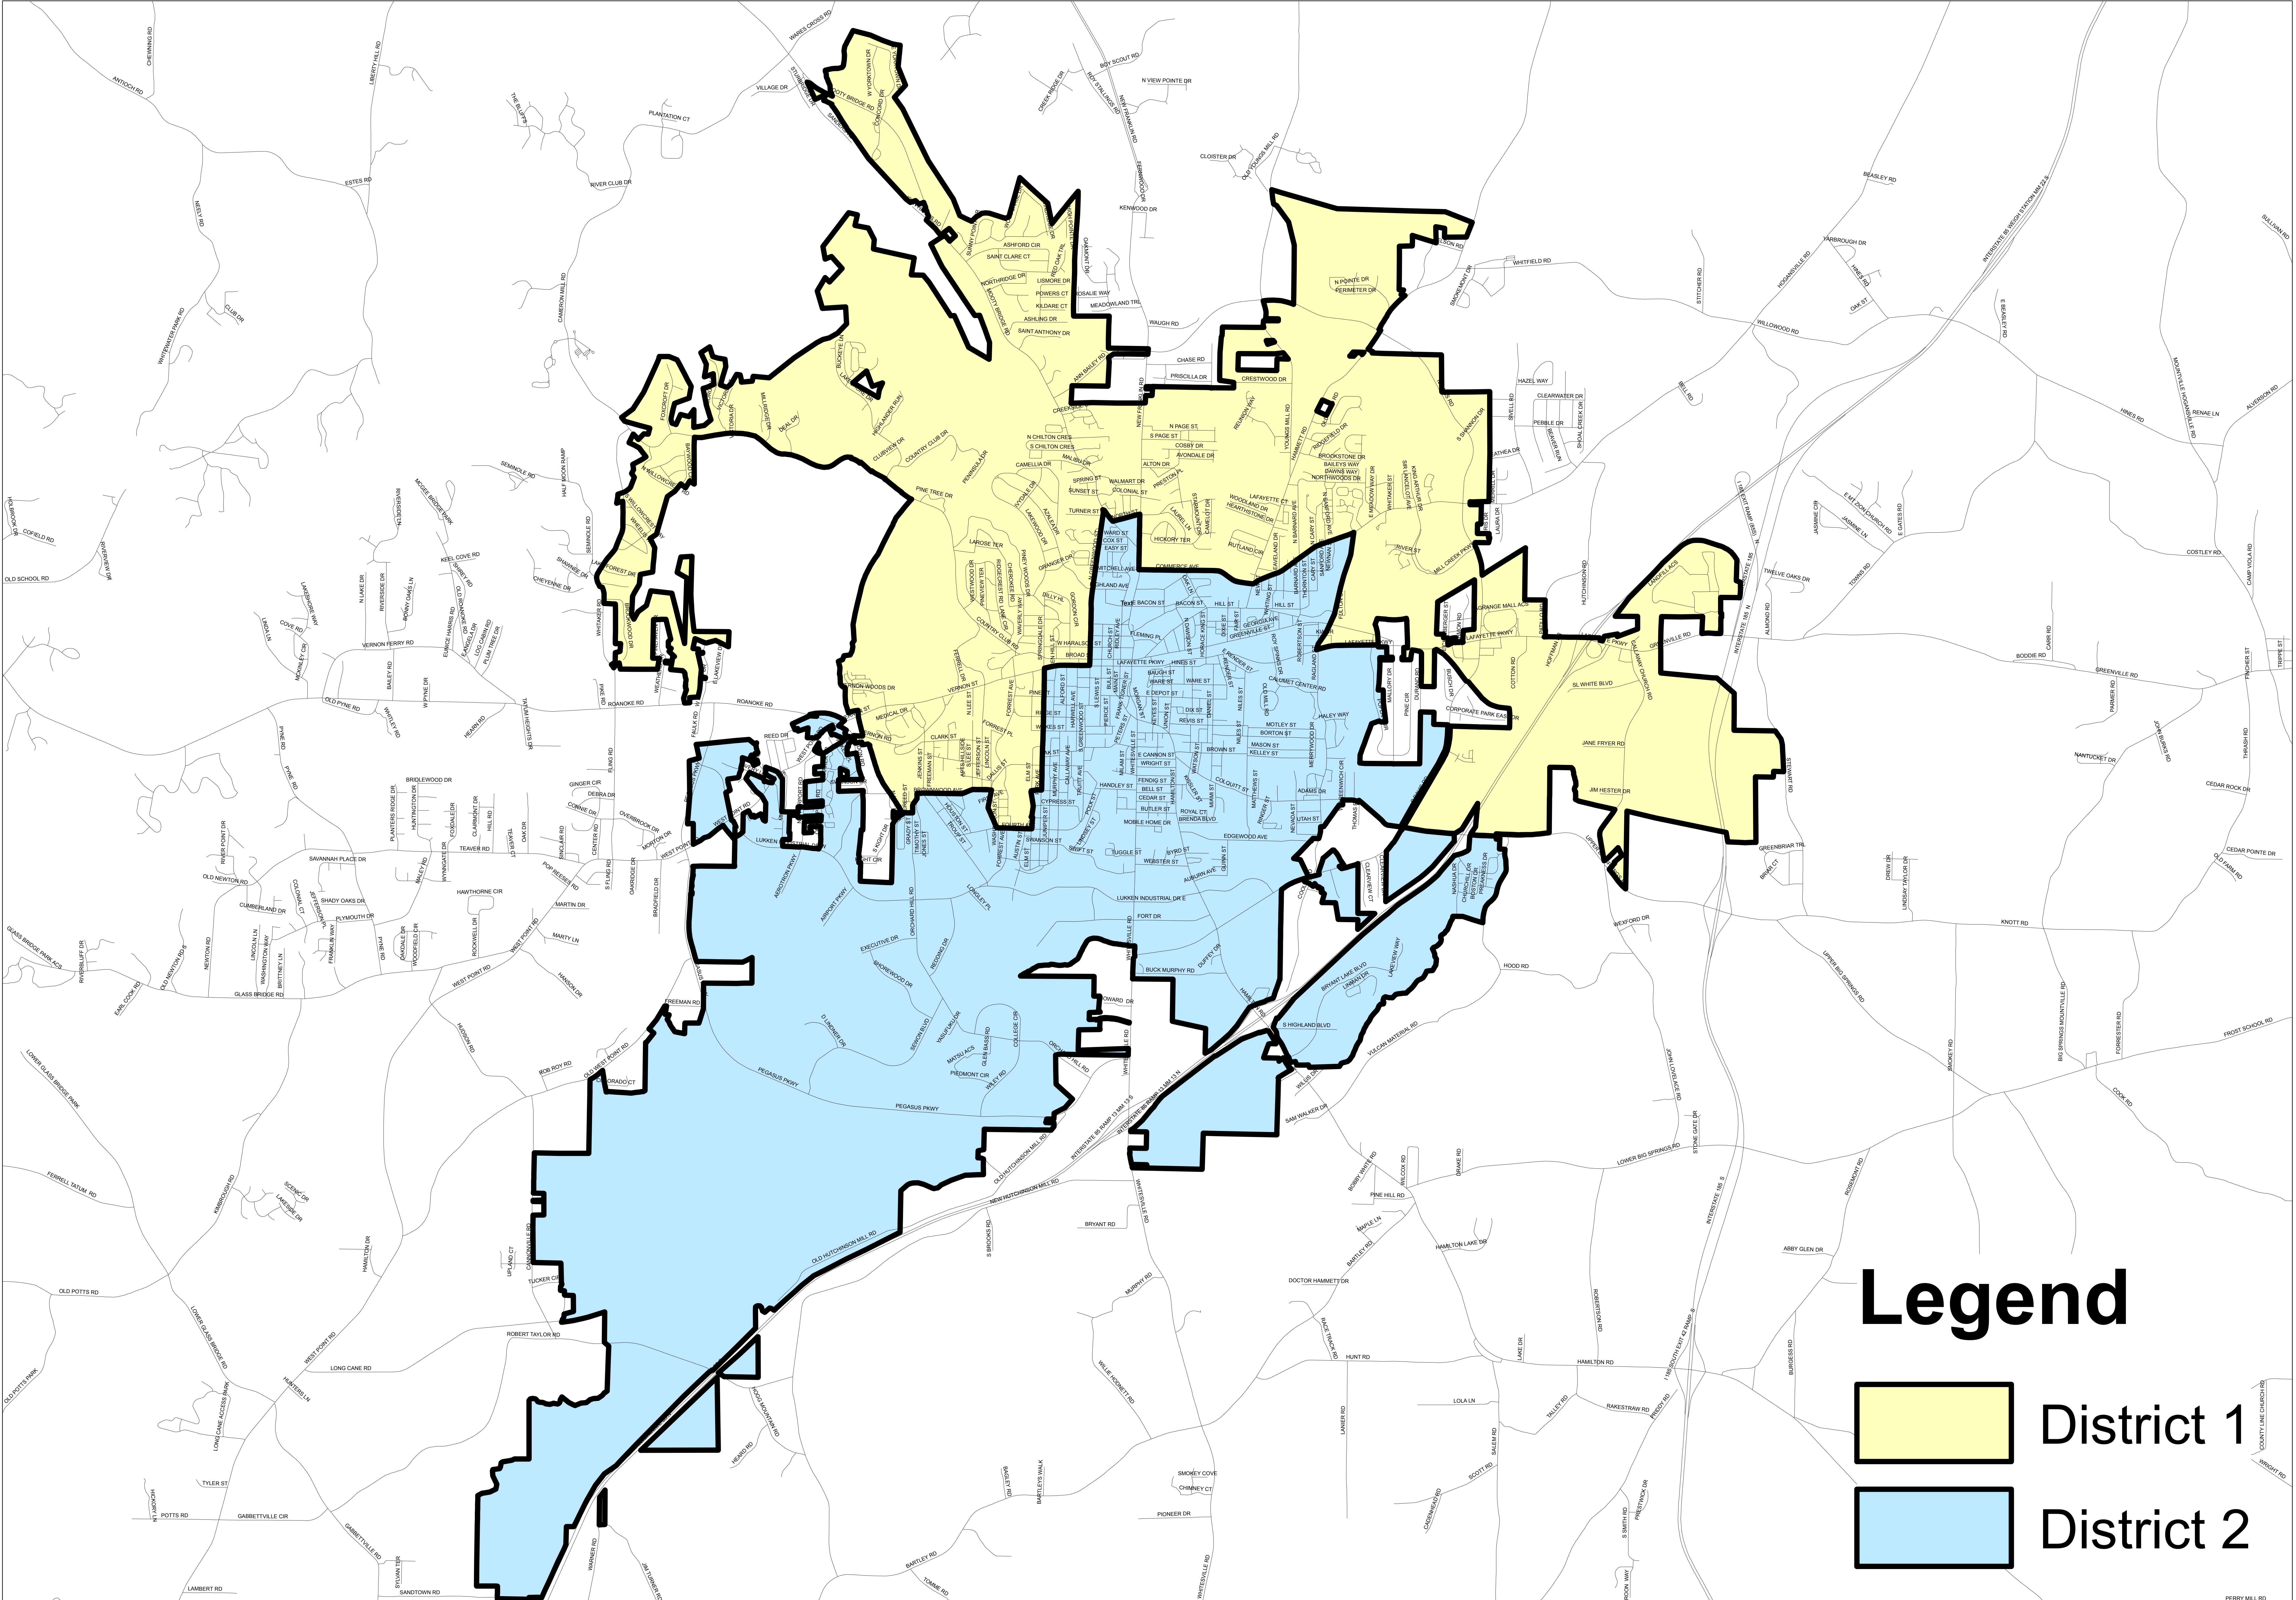

# City of LaGrange Voting Districts

## Legend

-  District 1
-  District 2

COUNTY LINE CHARGE  
WRIGHT RD  
PERRY MILL RD